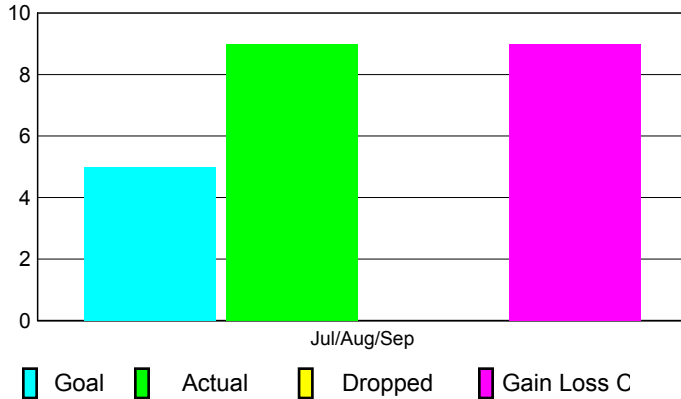

2010-2011 GMT Reports for District (or Undistricted) **District 323E1**

GMT: KAMLESH JAIN

Location: INDIA

GMT CA: 6

CLUBS

Club Results
2010-2011

Clubs
2009-2010

Month	New Club Goal	Actual New Clubs	Actual Dropped Clubs	Gain/Loss of Clubs	Gain/Loss of Clubs
Jul/Aug/Sep	5	9	0	9	4
Totals	5	9	0	9	4

Club Results 2010-2011

Goal, New, Dropped, Gain/Loss

Comparison of Club Gain/Loss

Current Year Compared to the Previous Year

YTD Status Quo Clubs 2010-2011

Status Quo Clubs Compared to Status Quo Members

MEMBERSHIP