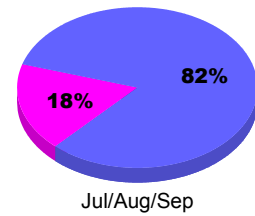

Membership Results
2010-2011

Membership
2009-2010

Month	Net Memb Goal	Actual New Memb	Actual Dropped Memb	Gain/Loss of Memb	Gain/Loss of Memb
Jul/Aug/Sep	250	479	-119	360	95
Totals	250	479	-119	360	95

Membership Results 2010-2011

Goal, New, Dropped, Gain/Loss

Comparison of Membership Gain/Loss

Current Year Compared to the Previous Year

Gender Comparison 2010-2011

■ Male ■ Female