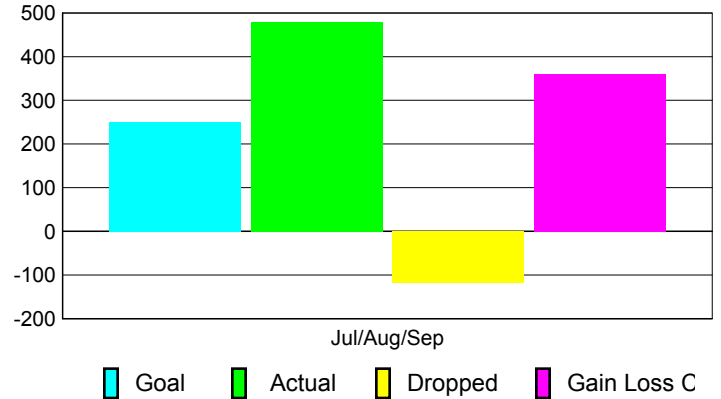

Membership Results 2010-2011

Goal, New, Dropped, Gain/Loss